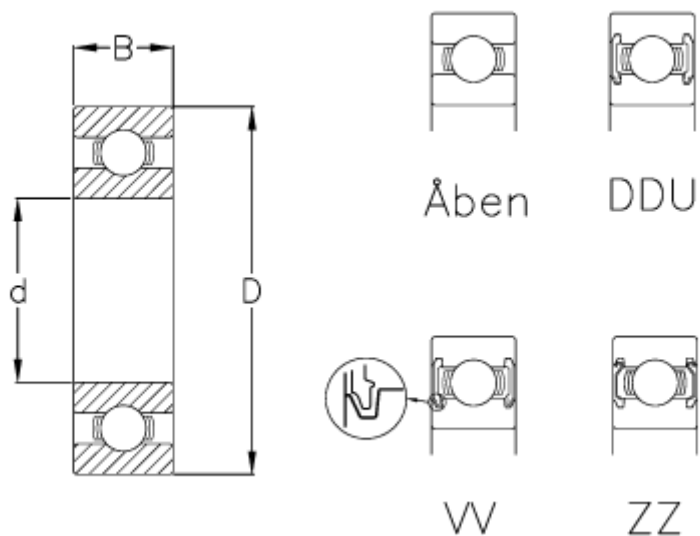

Data Sheet

Article number: 5701022016076
Description: NSK Bearing 63/22 DDU CM-6
Note: Contact sealed

Measures

= 63/22
 $B = 16$
 $d = 22$
 $D = 56$